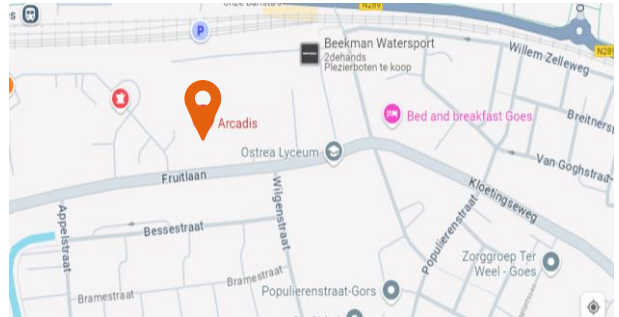

Route to the office

From P+R

From the P+R site, turn left into Stationspark until you reach the intersection with Fruitlaan. Turn left into Fruitlaan, the office is approximately 150 meters ahead.

From the train station

Exit the station towards Stationpark. Go left to the end of Stationpark. Turn left into Fruitlaan, the office is approximately 150 meters ahead."

Bicycle parking

There is a bicycle parking located on the right side of the office building.

Location on the map

Parking Information

In the Stationspark, there is a P+R facility where parking is free.

This parking area is located on the south side of the train station. It is accessible via A. Fokkerstraat or Fruitlaan (Goes-Zuid). Take the Stationspark exit. Signs indicate the way.